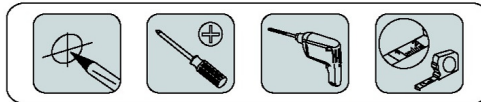

SLIDE 100

STEP2 Attaching brackets to screen

Solid concrete mounting STEP1 Woodstud mounting

STEP3 Hang the TV onto the wall plate