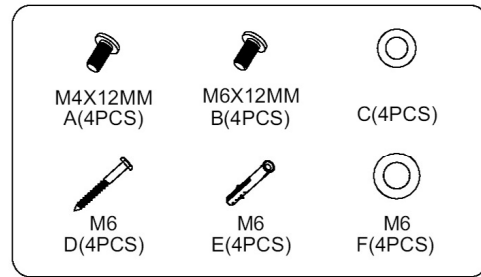

SLIDE 100

STEP2 Attaching brackets to screen

Solid concrete mounting STEP1 Woodstud mounting

STEP3 Hang the TV onto the wall plate